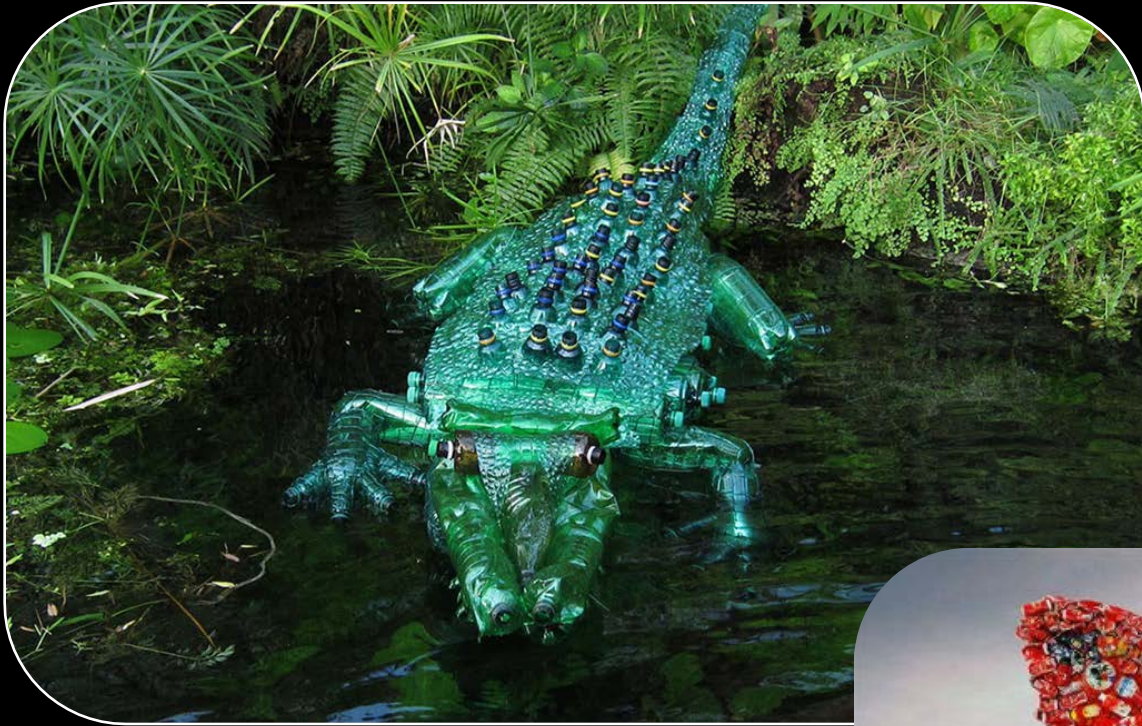

recycled art

Hubcap owl and wolf

Plastic bottle fish

Plastic transformed

Creature created with scrap metal from a car and motorcycle

Horses made with discarded plastic and
computer cables

Animals made with discarded rubber tires

From the 1860's to the 1920's, Native American ledger art was created by tribes from the Great Plains who had limited access to paper, so discarded ledger books were used. Many contemporary Native artists continue this art form today.

Christmas tree created with 32,000 plastic bottles

Environmental activists attached giant plastic 6-pack rings to public sculptures around the City of Vancouver, Canada. The images make a bold statement concerning discarded single-use plastics, a continuing problem worldwide .