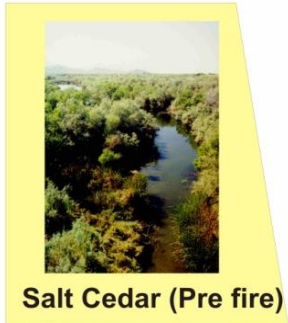

Gila River Wetlands Ecosystem Restoration

Results

Salt Cedar (Pre fire)

Ethan Fire 2008

Salt Cedar After Fire

3 Acre Site

13 Acre Site

Challenges