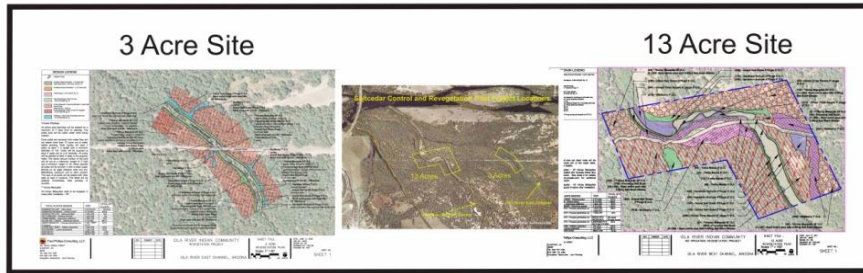

Gila River Wetlands Ecosystem Restoration

Results

Salt Cedar (Pre fire)

Ethan Fire 2008

Salt Cedar After Fire

3 Acre Site

13 Acre Site

Challenges